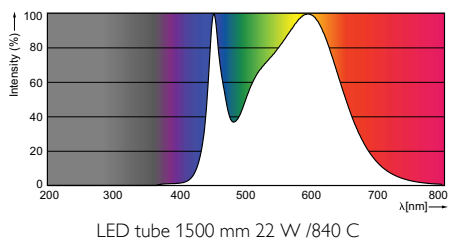

Photometric data