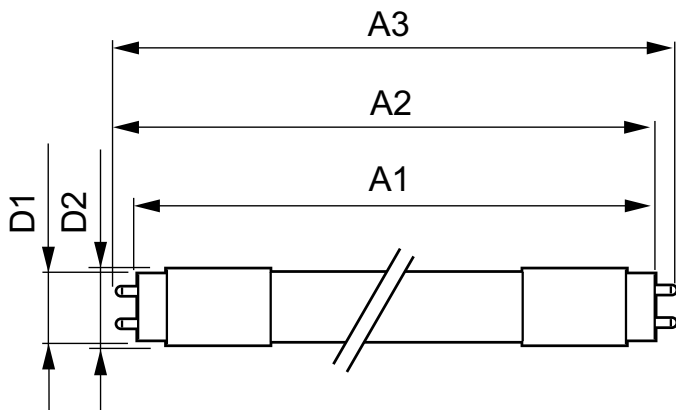

CorePro LEDtube EM/Mains

RoHS compliance Yes
KEMA Keur certificate Yes

Pieces per pack 1
Packing configuration 10
Packs per outerbox 10
Bar code on pack - EAN1 8718696427941
Bar code on outerbox - EAN3 8718696427958
Logistic code(s) - 12NC 929001128602
Net weight per piece 0.450 kg

• **Product Data**

Order code 427941 00
Full product code 871869642794100
Full product name CorePro LEDtube 1500mm 22W 840 C
Order product name CorePro LEDtube 1500mm 22W 840 C

Dimensional drawing